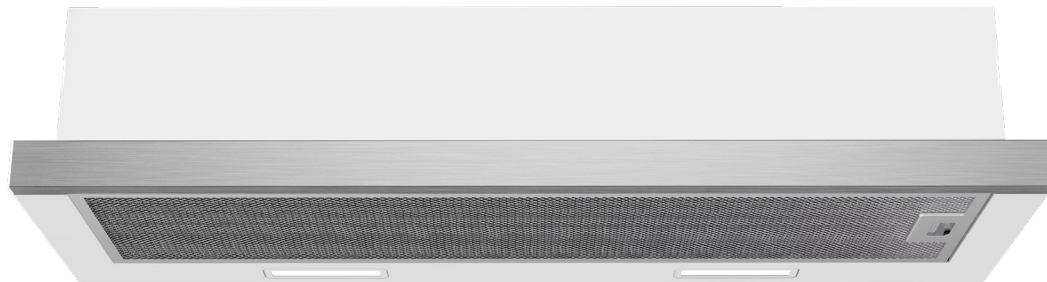

## 90CM SLIDE-OUT RANGEHOOD

GGSSL900S

### FEATURES:

- Strip LED lighting
- White finish w. s/steel fascia
- Aluminium grease filters
- Slide-switch control
- 2 speed settings