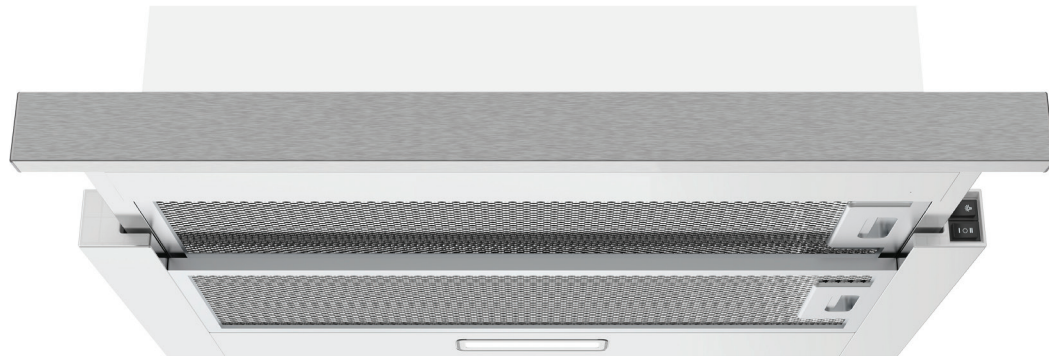

SÖLT

60CM SLIDE-OUT RANGEHOOD

GGSSL600S

FEATURES:

- Strip LED lighting
- White finish w. s/steel fascia
- Aluminium grease filters
- Slide-switch control
- 2 speed settings

PERFORMANCE FEATURES:

- 550 m³/hr extraction
- Decibel rating (dBA) max: 71 dBA

REQUIREMENTS:

- 220-240V, 50Hz
- Current requirements:
 - Supplied 10 Amp plug

CLEANING:

- Dishwasher safe filter

OPTIONAL ACCESSORIES:

- Carbon Filter

PRODUCT DIMENSIONS:

- Packaged (w, d, h mm):
 - 655 × 225 × 367mm
- Physical (w, d, h mm):
 - 595 × 298 × 175mm
- Weight (net/gross):
 - 8.4kg/9.7kg