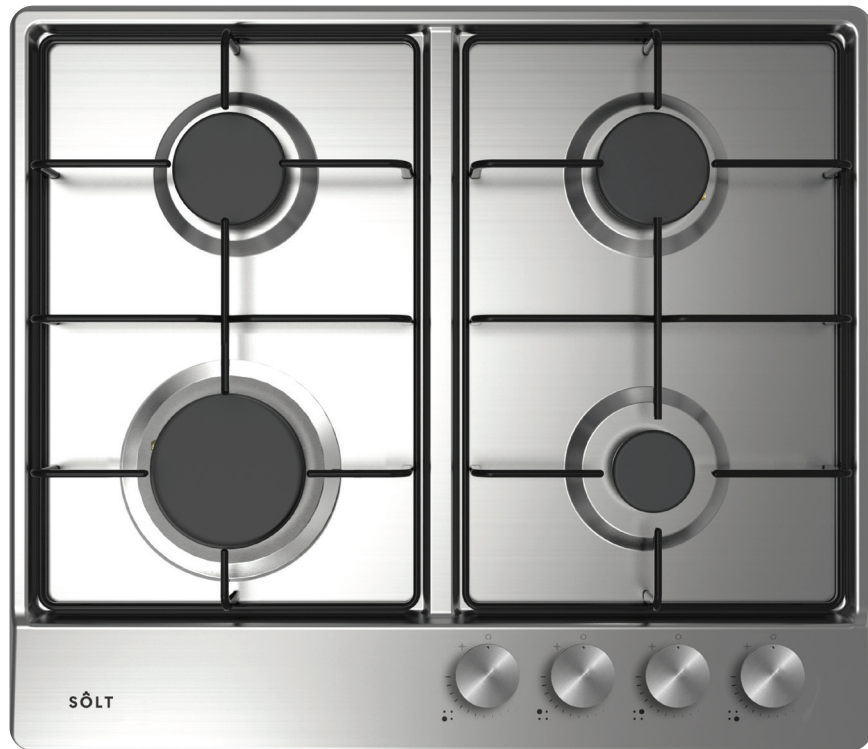

## 60CM GAS COOKTOP, STAINLESS STEEL

GGSCG6004

### FEATURES:

- 4 Burners
- 201 grade stainless steel
- Front facing control knobs
- Electronic under-knob ignition
- Black Enameled Trivets