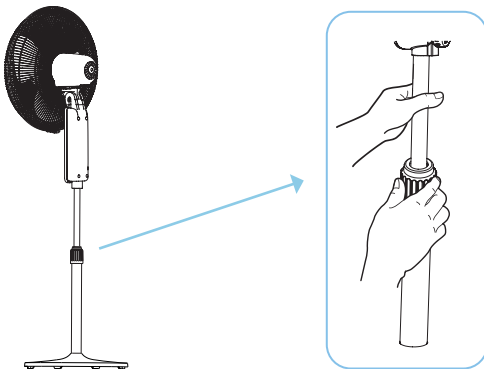

**MODEL
GGSPFS14TB**

SÔLT

Pedestal Fan

Getting Started...

Control Panel

The wind speed of the fan is controlled using the Control Panel buttons on the front of the fan.

- **3:** High
- **2:** Medium
- **1:** Low
- **0:** Off

Adjusting the Fan Height

The height of the fan can be adjusted by loosening the Height Adjustment Ring carefully then raising or lowering the fan and firmly re-tightening the Height Adjustment Ring.